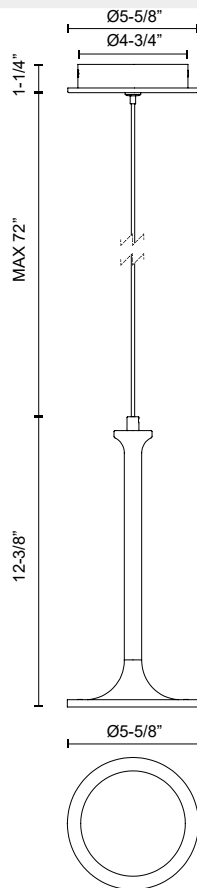

## ISSA PD418006

FIXTURE DIMENSIONS	D5-5/8" x H12-3/8"
LIGHT SOURCE	LED with DC Driver
WATTAGE	11W
TOTAL LUMENS	930lm
DELIVERED LUMENS	385lm*
VOLTAGE	120V
COLOR TEMPERATURE	3000K
CRI (RA)	90CRI
DIMMABLE	Yes, TRIAC or ELV Dimmer (Not Included)
DIFFUSER DETAILS	Frosted Acrylic
MATERIAL	Aluminum + Steel
WIRE LENGTH	72" Max
MINIMUM HANG HEIGHT	16"
SLOPED CEILING ADAPTABLE	Yes
LOCATION	Dry
CANOPY DIMENSIONS	D5-5/8" x H1-1/4"
CEC TITLE 24 JA8	Yes, JA8-2022
PAINT FINISH	BG01; MB01; WH01;

[ D - Diameter, L - Length, W - Width, H - Height, E - Extension ]

### AVAILABLE FINISHES:

PD418006BG  
Brushed Gold

PD418006MB  
Matte Black

PD418006WH  
White

\*For complete warranty terms, please visit: [www.aloralighting.com/warranty](http://www.aloralighting.com/warranty)